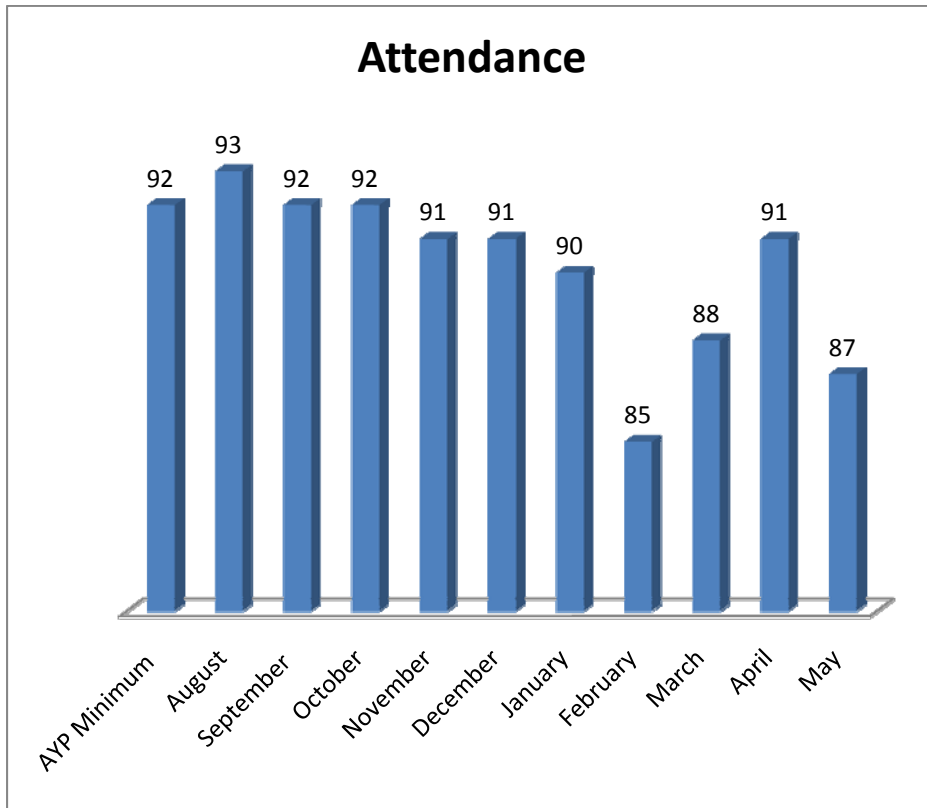

Current Position Openings

Five certified

One classified

Enrollment

Attendance

Tardy Students

Discipline

Past Events

Date	Event	Attendance
September	Back to School Night	60
September	Preparing for Parent Conferences	18
October	Parent Conferences	287
October	Writing Family Night	31
October	NDI Performance	312
November	Thanksgiving Parent Meal	303
November	Book Fair	68
December	Christmas Program	273
December	Science Family Night	24
January	Parent Teacher Conferences	143
January	Math Family Night	116
February	Jicarilla Cultural Presentation	13
February	Positive Parenting Family Night	9
March	Parent Teacher Conferences	134
April	Gallery Walk	26
May	Reading Night	83
May	Bike Safety Night	49
May	Awards Assembly	58