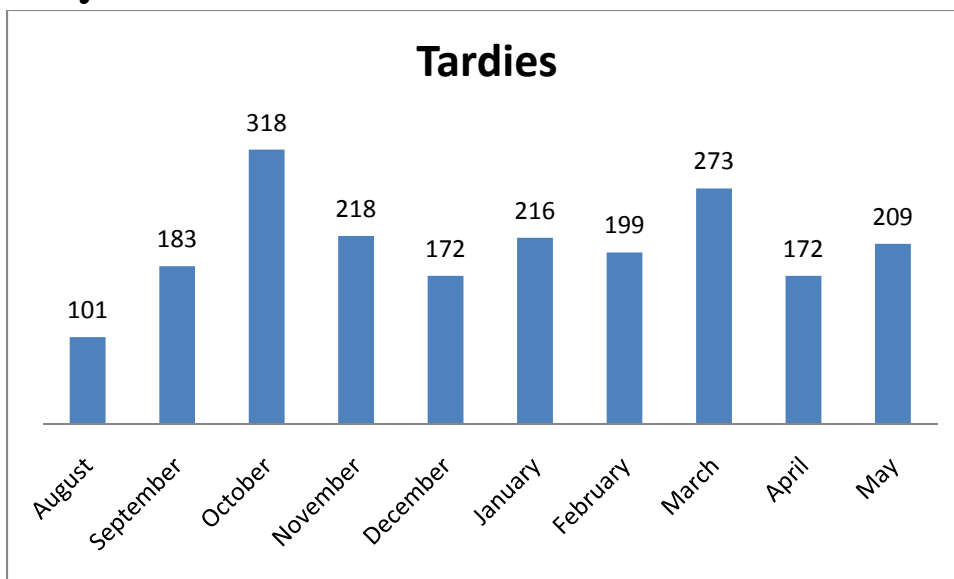

Current Position Openings

Five certified

One classified

Enrollment

Attendance

Tardy Students

Discipline

Past Events

Date	Event	Attendance
September	Back to School Night	60
September	Preparing for Parent Conferences	18
October	Parent Conferences	287
October	Writing Family Night	31
October	NDI Performance	312
November	Thanksgiving Parent Meal	303
November	Book Fair	68
December	Christmas Program	273
December	Science Family Night	24
January	Parent Teacher Conferences	143
January	Math Family Night	116
February	Jicarilla Cultural Presentation	13
February	Positive Parenting Family Night	9
March	Parent Teacher Conferences	134
April	Gallery Walk	26
May	Reading Night	83
May	Bike Safety Night	49
May	Awards Assembly	58