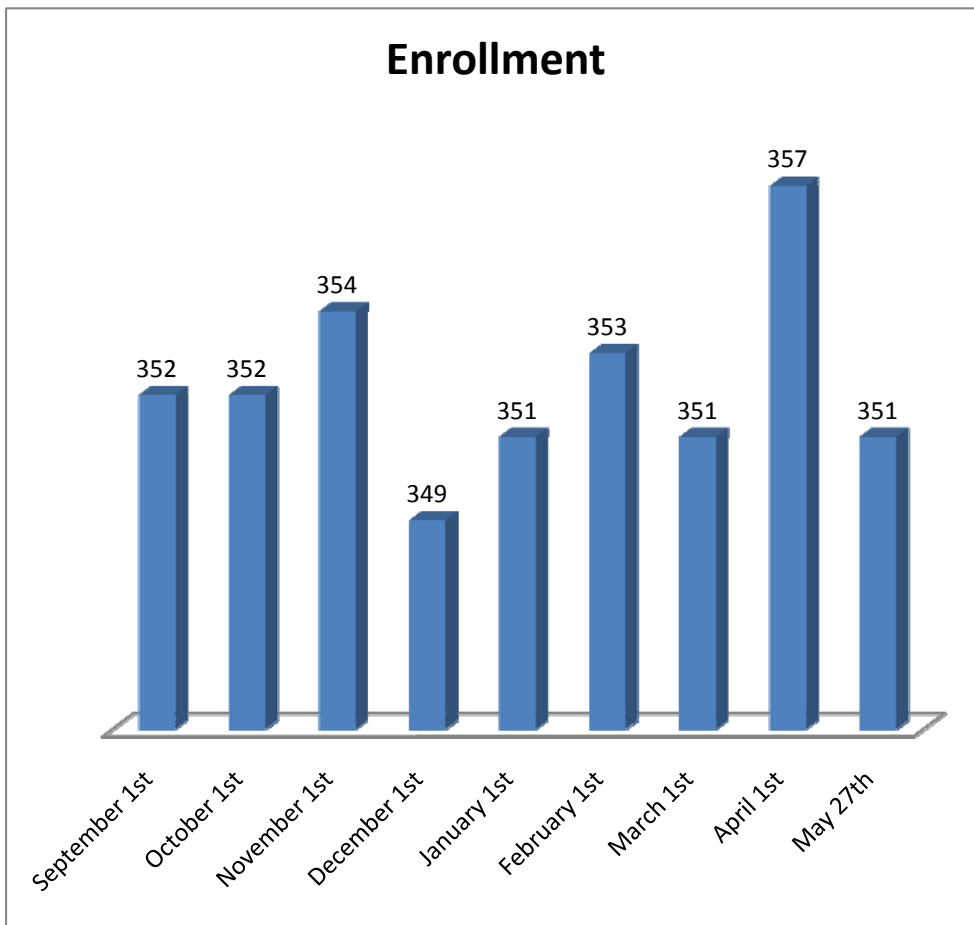

Current Position Openings

Five certified

One classified

Enrollment

Attendance

Tardy Students

Discipline

Past Events

Date	Event	Attendance
September	Back to School Night	60
September	Preparing for Parent Conferences	18
October	Parent Conferences	287
October	Writing Family Night	31
October	NDI Performance	312
November	Thanksgiving Parent Meal	303
November	Book Fair	68
December	Christmas Program	273
December	Science Family Night	24
January	Parent Teacher Conferences	143
January	Math Family Night	116
February	Jicarilla Cultural Presentation	13
February	Positive Parenting Family Night	9
March	Parent Teacher Conferences	134
April	Gallery Walk	26
May	Reading Night	83
May	Bike Safety Night	49
May	Awards Assembly	58