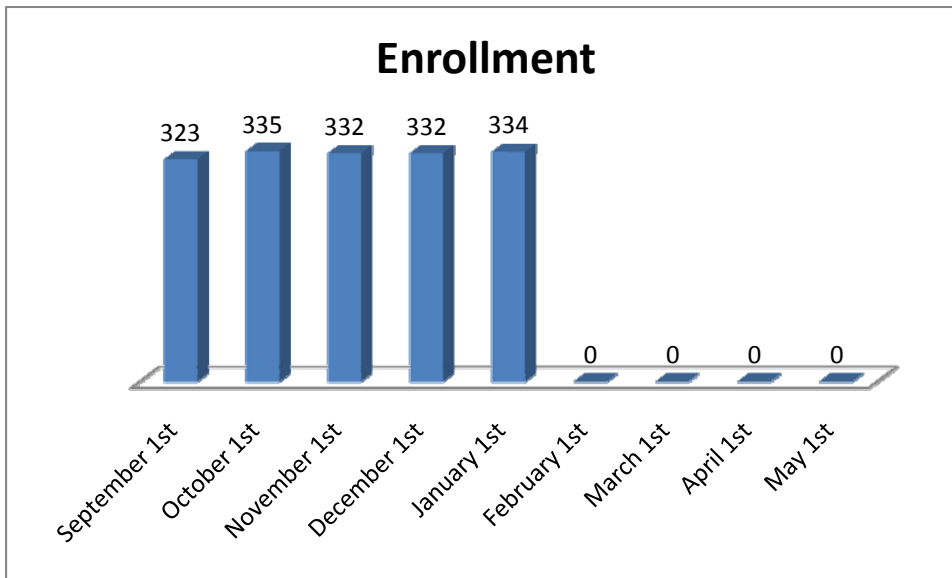

Staff Openings

All position opens have been filled.

Past Events

Winter Program Parent Attendance = 265

Parent Participation

Enrollment

Attendance

Tardies