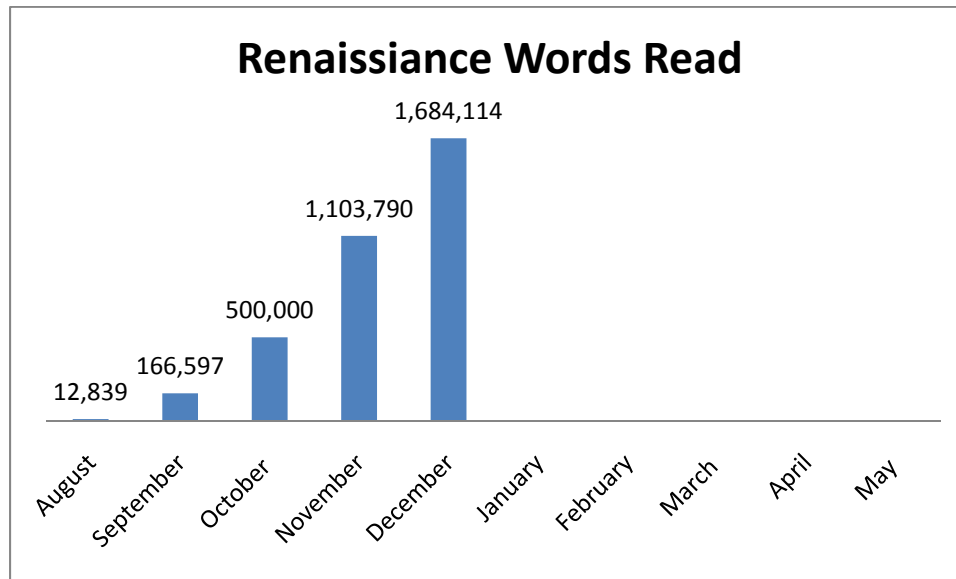

Renaissance Words Read

Calendar

January 1/6/10 Basketball: Chama @ 5:30 PM in Chama: Depart Administration Building @ 4:00 PM

1/7, 8 & 9 Bobby Binion Tournament in TA:

1/13/10, Early Release: 1:15

1/14/10 Early Release: 1:15, Parent Conferences: 2:00-6:00 PM

1/14/10 Basketball: Lybrook, Home Game

1/15/10, Early Release: 1:15

1/13/10, Basketball: St. Francis @ DES

1/18/10, Martin Luther King Day: No School

1/22/10 Honors Assembly, 9:00 AM Grades 1 & 2, 10:00 AM Grades 3,4,5

1/23/10 Basketball

1/26/10, 100 Day Parent Night, + Second Community meeting on 4 Day School Week

2/8/10, 3rd and 4th grade Girls Basketball Starts, More information to follow

2/11/10 Jicarilla Day

2/12/10, School in session as usual

2/15/10, Presidents' Day