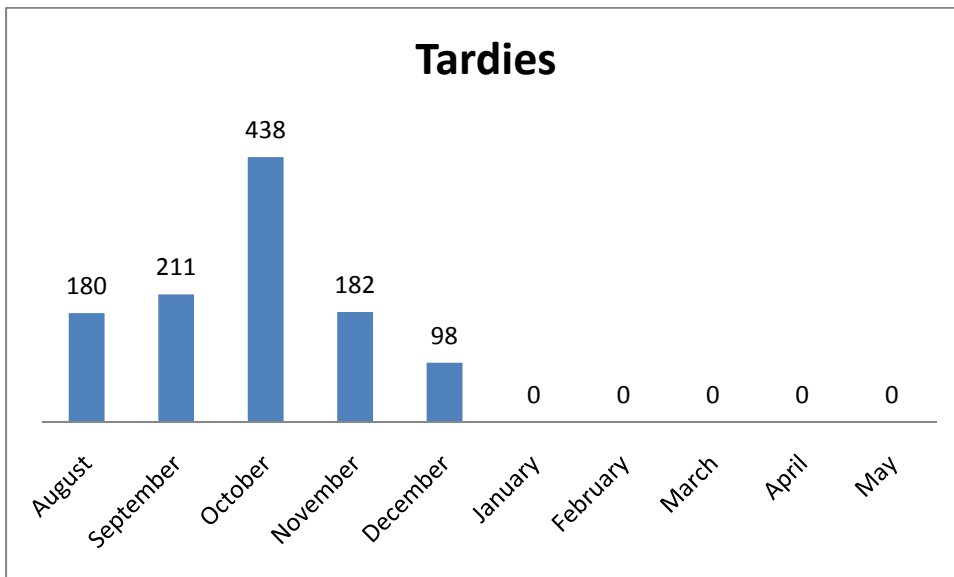

Staff Openings

All position opens have been filled.

Past Events

Winter Program Parent Attendance = 265

Parent Participation

Enrollment

Attendance

Tardies