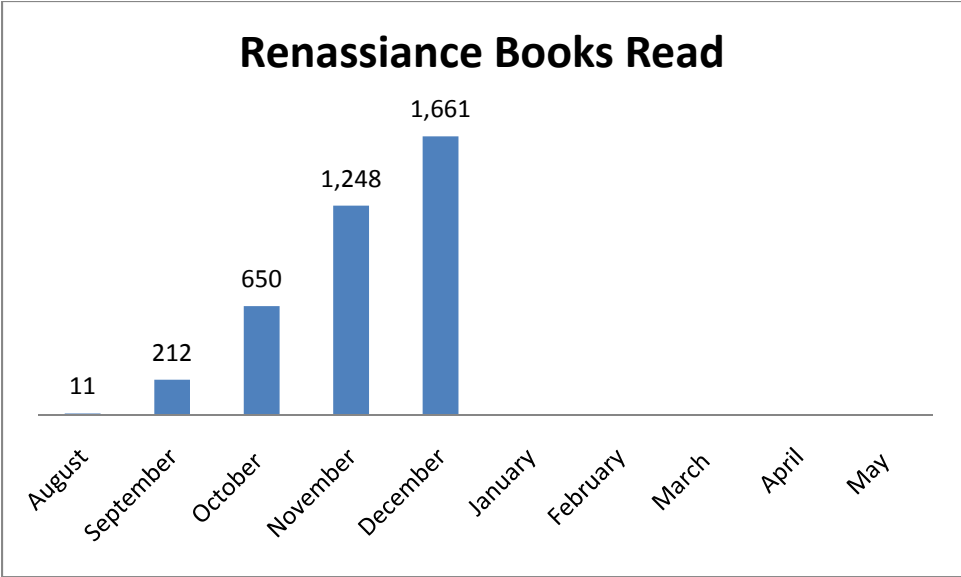

Renaissance Books Read