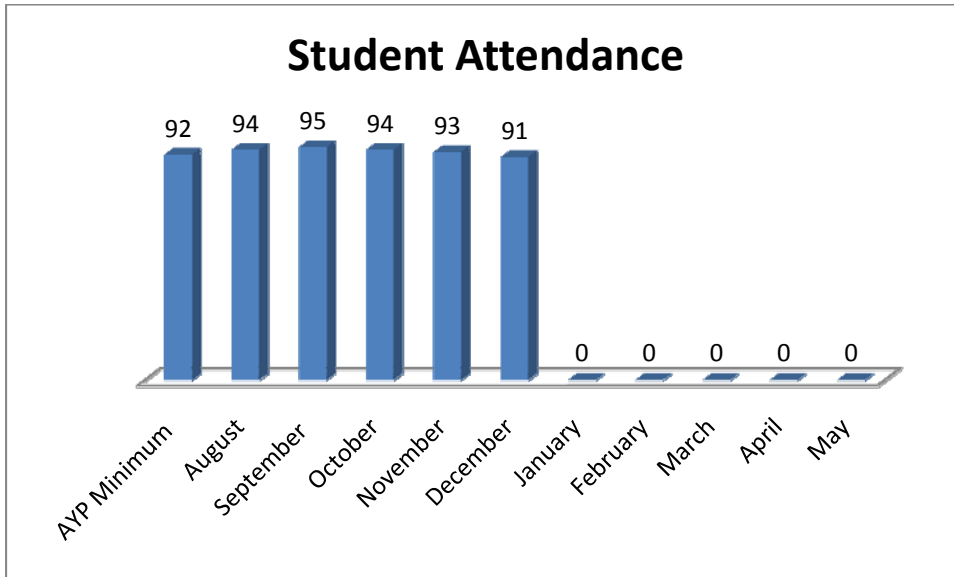

Staff Openings

All position opens have been filled.

Past Events

Winter Program Parent Attendance = 265

Parent Participation

Enrollment

Attendance

Tardies