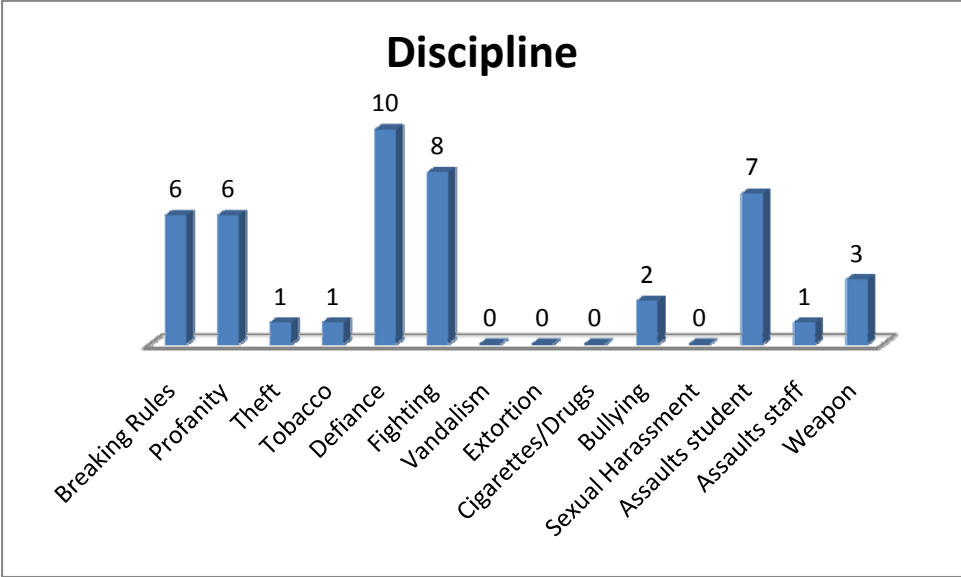

Discipline