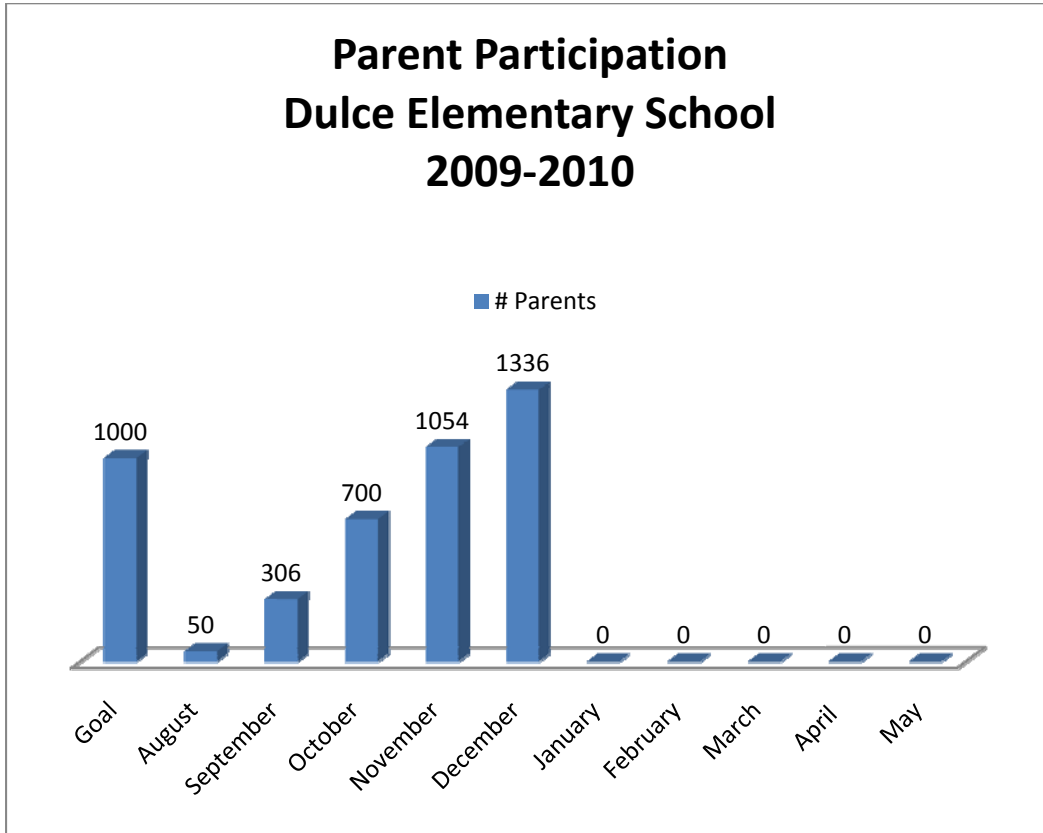

Dulce Elementary School January 2010 School Board Report

1.7.10

Dulce Elementary School
2009 – 2010
Mission Statement

The staff of Dulce Elementary is here to educate, motivate, prepare and assist our children in a safe, healthy and happy learning environment to succeed as curious life-long learners. In order to work well as professionals, we need to collaborate and communicate in a timely and respectful manner. Through communication, team work, and respect for diverse thoughts and ideas.

Staff Openings

All position opens have been filled.

Past Events

Winter Program Parent Attendance = 265

Parent Participation

Enrollment

Attendance

Tardies

2/11/10 Jicarilla Day

2/12/10, School in session as usual

2/15/10, Presidents' Day